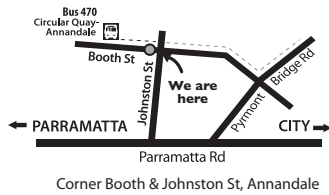

Our church meeting is filmed each week for screening at 8am Mondays on the Australian Christian Channel, and for video download at www.christiansinthemedia.org

Saturday, December 13
Annandale Neighbourhood Centre
2:30 - 4:30pm
Women's Evangelistic Christmas Event.
Please bring a plate of afternoon tea to share.
RSVP
No later than 3 December
to Lella Gunning lellanell@hotmail.com

A Cup of Christmas Tea

Where are you going this Christmas?
- We'd love to see you!